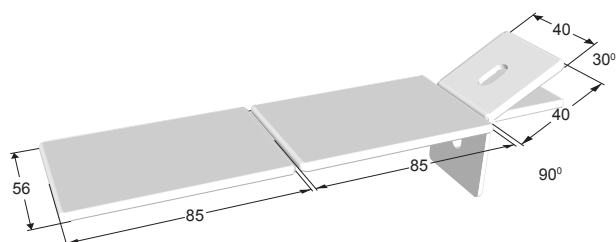

PORTABLE MASSAGE COUCH

PARTNER FOR LIFE

A practical and safe alternative for applying a treatment, wherever you are. Easy to transport and quick to set up.

- Weighs only 15 kg
- Load capacity up to 135 kg
- Attachable head section with nose hole
- 56 cm wide sections
- Aluminium frame with foldable legs
- Fixed height of 73 cm

TECHNICAL SPECIFICATIONS

Size tabletop (lxw):	210x56 cm
Fixed height:	73 cm
Load capacity:	135 kg
Upholstery:	grey
Color frame:	aluminum
Weight:	15 kg

ORDERING DATA

3450007 Portable couch with headsection