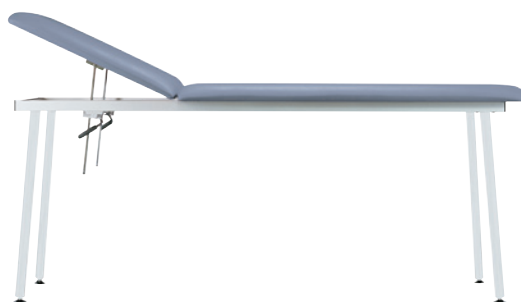

# MANUMED BASIC

The basic high-quality couch for examination and treatment, with a fixed working height of 80 cm and simple adjustment of sections. Available in two variants, with the 2-section head section design having a negative angle to facilitate massage and manipulation.

## MANUMED BASIC HEAD-SECTION

### Type

001 Manumed Basic 2-section, head-section with nose hole, fixed height 80 cm

### Type

002 Manumed Basic 2-section, back-section, fixed height 83 cm