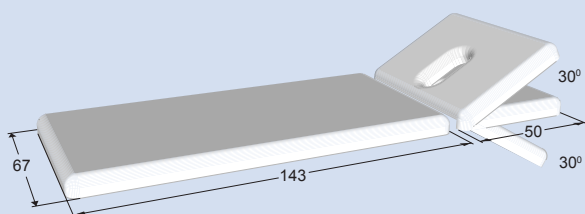

MANUMED BASIC

PARTNER FOR LIFE

MANUMED BASIC HEAD-SECTION

Type

001 Manumed Basic 2-section, head-section with nose hole, fixed height 80 cm