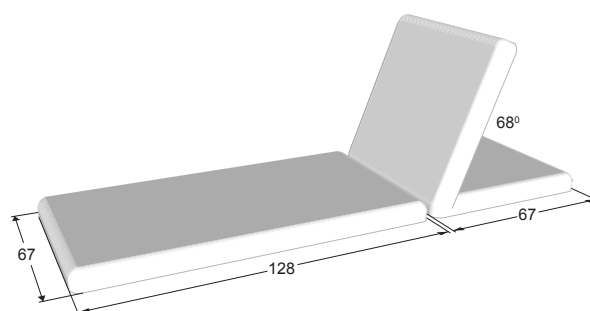

MANUMED BASIC BACK-SECTION

Type

002 Manumed Basic 2-section, back-section, fixed height 83 cm

TECHNICAL SPECIFICATIONS

Size tabletop (lxw):	195x67 cm
Fixed height:	Type 001 = 80/ Type 002 = 83 cm
Weight capacity:	135 kg
Upholstery:	Available in different colours
Foam density:	38 Kg/m³
Colour code frame:	grey = RAL 7035