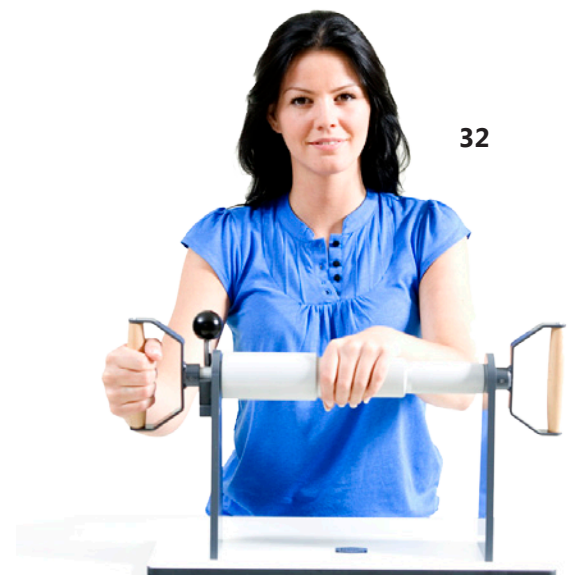

EXERCISE MATERIALS

- 1 3446396 Exercise stairs, right angled version, 138x127x110 cm
- 2 3446189 Exercise stool, height 65 cm
- 3 3446257 Parallel bars, 4 meter
- 4 3446325 Shoulder wheel Type III
- 5 3446437 Shoulder wheel Type I
- 6 3446375 Wall bars with removable headsection
- 7 3446450 Knee support for wall bars 3446375
- 8 3446483 Wall bars, simple model
- 9 3446311 Correction mirror, metal frame, on wheels, 168x60 cm
- 10 3446383 Swedish bench, 200 cm
- 11 3013018 Balance board grey, dim. 150x60x17 cm

13

14 - 16

17 - 21

22 - 27

28 - 31

33 - 40

32

EXERCISE MATERIALS

11 - 20

21

QUADRICEPS BENCH

3446188 QUADRICEPS BENCH

The Quadriceps Bench is a functional muscle exerciser, allowing a large number of exercises to be performed within minimum floor surface. The bench enables exercises in a sitting position (for instance knee stretching) as well as exercises in a reclining position (for instance knee flexion and hip stretching). The adjustment of the seat and back, provides a comfortable and stable position.